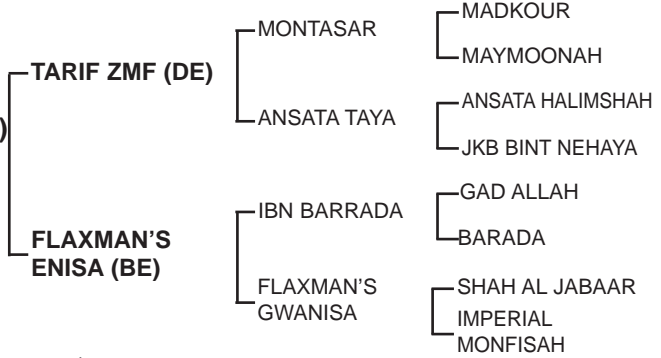

HAMAMA GALEB (AE)
 Chetnut, Mare,
 27/11/2015

Sire: **TARIF ZMF** (c, by Montasar)

1st Dam: **FLAXMAN'S ENISA** (f, by **IBN BARRADA** - has gained several Championships and has earned the "Most Classic Head"-award at the 2002 Egyptian Classic show.)