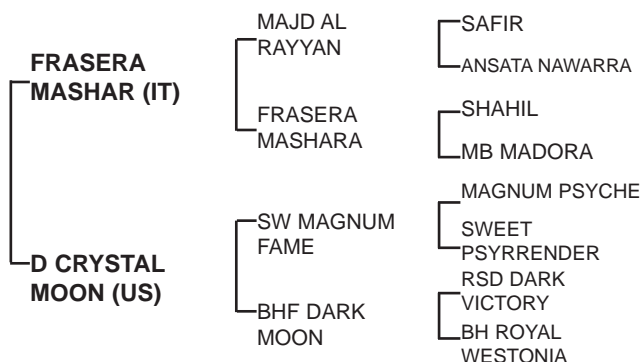

D ENAS (AE)
Bay, Mare,
11/03/2013

D ENAS - INFOAL to FA EL RASHEEM - 80 days

Sire: FRASERA MASHAR (c. by Majd Al Rayyan) Sire of **Champions** incl:

MAJSHA PRESTIGE - Junior Female **GOLD Champion** - 2012 Gran Sasso D Show

D SHAHIRA - **Gold Yearling Female** Championship, Vichy International Show 26/Jul/2014

AMINA AL SHAQAB - **Bronze Champion** Junior Filly - 2012 SE Arabian Horse World Championship - Italy

1st Dam: **D CRYSTAL MOON** (f, by SW Magnum Fame)

Class winner - Arabesque Int Show, Baden Baden, Germany