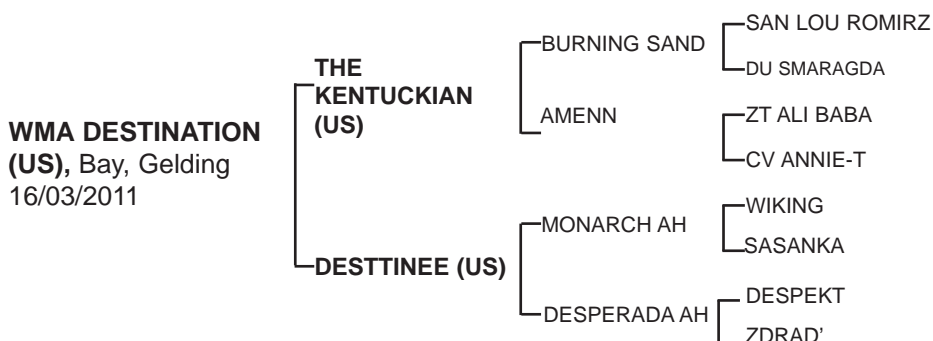

Property of :

WMA DESTINATION - 12 places in USA & UAE. **Official Rating: 30**

Sire: **THE KENTUCKIAN** (c, by Burning Sand) **Race winner** at Delaware, son of current leading race sire in US. He is **Full Brother** to **BIG BURN**, **winner** of over **\$150,000**, and **Half Brother** to race **winner** and International Endurance **winner SIR SMITH**. **THE KENTUCKIAN** has produced many winners both on the track and in endurance.

1st Dam: **DESTINEE** (f, by Monarch AH) **3 wins** & 9 places in USA. incl: 2nd Lone Star Filly Futurity. Dam of:

WMA Desert Sand (c, by The Kentuckian) 2 places from 2 starts.

WMA DESTINATION (g, by The Kentuckian) **Subject Horse**

2nd Dam: **DESPERADA AH** (f, by Despekt) unraced, Dam of :

Mystery Man (g, by Monarch AH) 3 places from 5 starts.

Parkcenter Drive (g, by Monarch AH) 7 places from 7 starts.