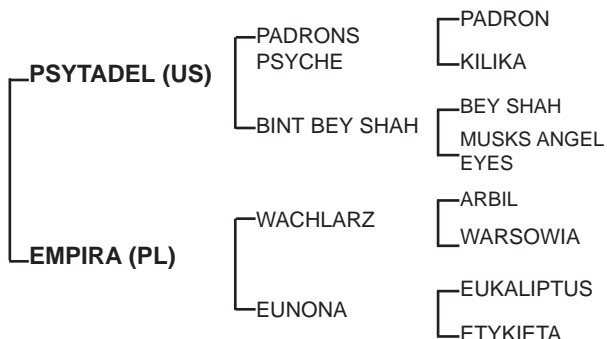

Property of :

EMFORA (PL)

Grey, Mare,
26/02/2007

EMFORA - INFOAL to JJ COHIBA (MAGNUM PSYCHE x NAVIA HCF) Due to FOAL on

Sire: **PSYTADEL** (c, by Padrons Psyche)
Arabian futurity nominated sire
NAHF Norwegian futurity nominated sire
IAHA Sweepstakes Nominated Sire

1st Dam: **EMPIAR** (f, by Wachlarz)