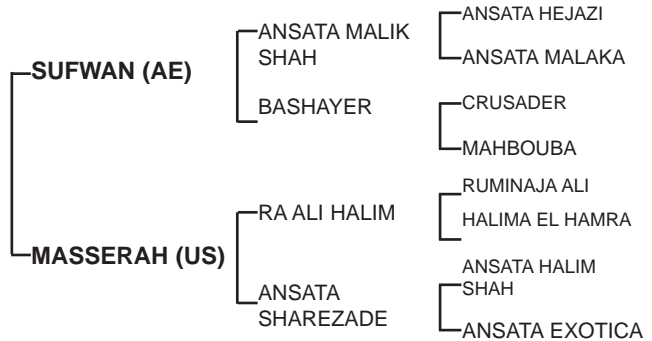

Property of :

**SAFFIE (AE)**  
Bay, Stallion,  
13/01/2017

**Sire: SUFWAN** (c, by **ANSATA MALIK SHAH** (c, by Ansata Hejazi)  
**2000 - Egyptian Event - Top Ten Futurity Colt**  
**2002 - Champion 3 Yrs old Top Ten Colt**  
**2002 - Reserve Grand Champion Arkansa**

He is double **Ansata Halim Shah** & out of a mare who trace to **Halima** in tail female).

1st Dam:: **MASSERAH** (f, by RA Ali Halim) **Half Sister** to **LABBAD**.