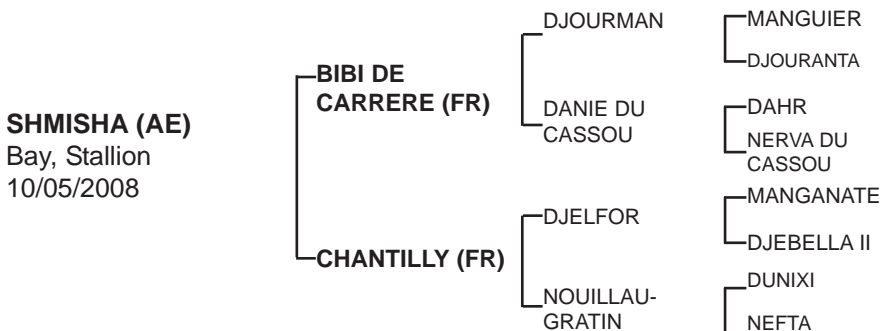

Property of :

**SHMISHA - Half Brother to SHARAF.**

Sire:**BIBI DE CARRERE** (c, by **Djourman**), **8 wins** & 3 places incl: **1st** Bayadeh Stakes, **1st** Al Hamraniah Stakes, **1st** Al-Madfa Race, **1st** Al Reef Stakes, 3rd Sheikh Maktoum Bin Rashid Al Maktoum Challenge Round I sire of many winners incl:

**AHMADANI MUSAFER** (out of Jureewan Monpelou) **7 wins** & 17 places

**CARAT** (out of Catania) **4 wins** & 8 places

**DAYAN** (out of Douja) **3 wins** & 2 places

**RS KERIM** (out of Kontrolnaia) **6 wins** & 3 places