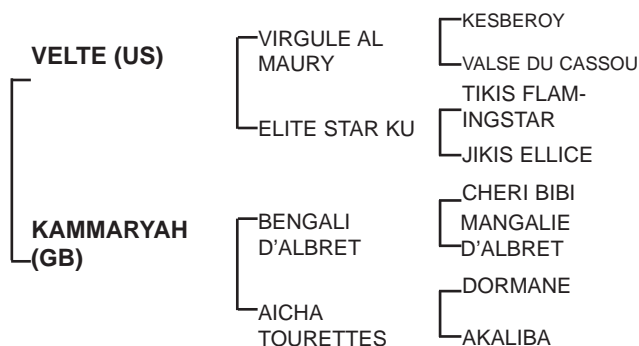

Property of :

A.B DAHES (AE)

Grey, Stallion

25/01/2012

Sire: **VELTE** (c, by Virgule Al Maury) **Multi stake winner - 14 wins & 16 places** in USA & UAE. **winning** incl: **1st** California Derby, **1st** Al Rostamani Group Bani Yas (**Gr.2**), **1st** Gulf News Mazrat Al Ruwayyah (**Gr.2**), **1st** Al Maktoum Challenge Round (**Gr.1**), **1st** Sheikh Maktoum bin Rashid Al Maktoum Challenge Round I (**Gr.1**), 2nd Adnoc National Day Gold Cup (**Gr.1**), 2nd Liwa Oasis sponsored by Al Reef Stables (**Gr.1**), 3rd Dubai Kahayla Classic (**Gr.1**). **Full Brother** to **VELITE STAR - 4 wins & once 2nd** in USA. **CES BON - 2 wins & 6 places** from 8 starts in USA

1st Dam: **KAMMARYAH** (f, by Bengali d'Albret) **1 win & once 2nd place** from 2 starts. Her sire **BENGALI D'ALBRET- 16 wins & 8 places winning** including:**1st** Prix Djerba Oua, **1st** Prix de la Barre, **1st** Prix du Grand Garage de Gascogne, **1st** Coupe d' Europe du Cheval Arabe(2), **1st** Dubai St.(2), **1st** The Al Ain International (2), **1st** Qatar Mesaoud St., **1st** Global Business Base Stakes, **1st** Harwood Stud Miss Lay Lyon St. 2nd Sheikh Maktoum Bin Rashid Al Maktoum Challenge Round I, 2nd National Day Cup, 3rd HH The President Cup. In 2002 **Bengali D'Albret** was leading sire in GB by number of **wins** in front of **Dormane & Djelfor** (progency racing with ARO). Sire of many **winners** incl: **A FOREIGN AFFAIR, AHDAAB, AJAYIB, AL DHEIBA, ARC KOSSACK, BARQ, BENNACHIE, BENEDIKT, BENGALIYA, BENGALANT, BANIKA, CS AL WAHED, CS COMET, ELKARIM, HIGHALNDER, JALJALAH, TORNADO & HATTEEN.**

2nd Dam: **AICHA TOURETTES** (f, by Dormane) **3 wins & 4 places** from 10 starts. **winning** incl: **1st** Prix du Grand Garage de Gascogne (1700M - Castera Verduzan). Dam of **winners** incl:

ABUSAMRA (g, by Vadeer) **2 wins & 4 places** in UK & UAE