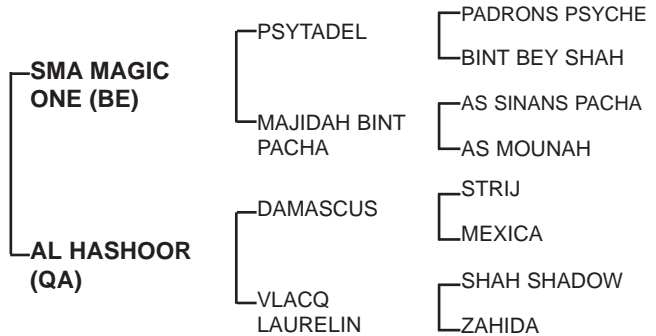

Property of :

ES SALAM (AE)
Bay, Stallion
04/03/2015

Sire: **SMA MAGIC ONE** - One is an exciting young sire, He brings the best of Bloodlines from Belgium, a small country with a big impact, combining the perennially popular **Psytadel** with a female line double bred to one of Belgiums' most famous **World Champions Saskia RJ**.

1st Dam: **AL HASHOOR** (f, by Damascus)