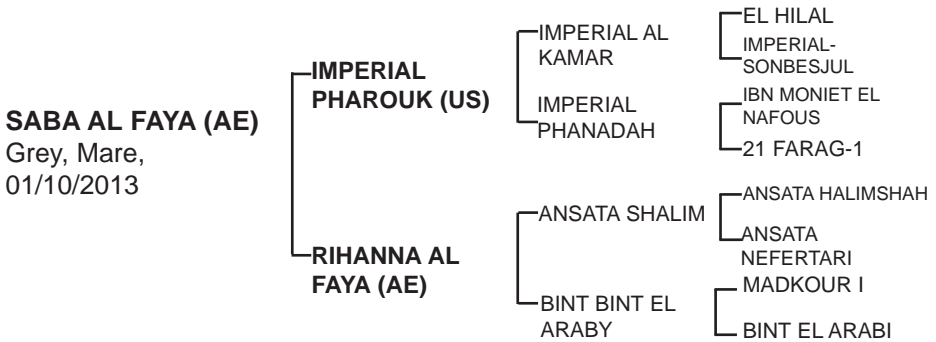

Property of :

Sire: **IMPERIAL PHAROUK** (c, by Imperial Al Kamar) **sire of champions in the Middle East.**

1st Dam: **RIHANNA AL FAYA** (f, by Ansata Shalim) **HALF Sister to NIZAM AL RAYYAN.** Her sire **ANSATA SHALIM** (c, by Ansata Halim Shah) **Unbeaten Get of Sire Champion, Sire of international champions** incl:

JANDEH AL NAIF: Qatar, International Res. Junior Champion Stallion, Radar National Junior Champion Stallion, Qatar National Junior Champion Stallion, Top Ten Junior Stallion, Paris, Dual International most Beautiful Head Winner Qatar.

RAHABA AL NAIF: Dual Qatar National Champion, International Liberty Champion Qatar, Class Winner, World Championship Paris.

SAJEM AL NAIF: Class Winner Qatar International Show & Class Winner National Show.

Dam of: **RABEH AL FAYA** (c, by Imperial Pharouk) 4th Junior Males 1-3yrs old - Sharjah Straight Egyptian Arabian Horse Show 2015