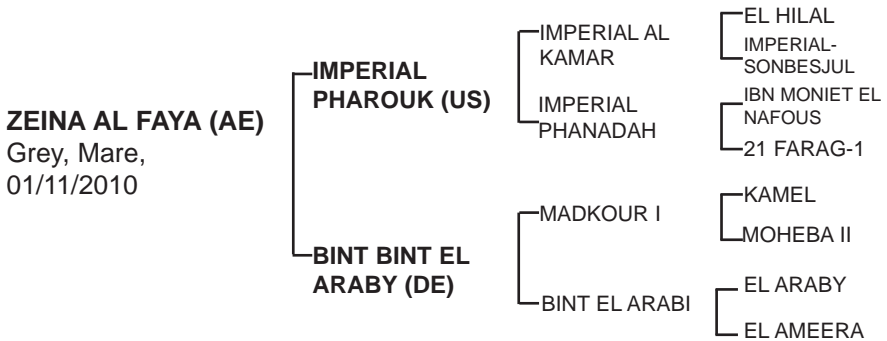

Property of :

Sire: **IMPERIAL PHAROUK** (c, by Imperial Al Kamar) **sire of champions in the Middle East.**

1st Dam: **BINT BINT EL ARABY** (f, by Madkour I) is a daughter of **Madkour I**, sire of the renowned **Jamil**. **Bint Bint El Araby** is out of **Bint El Arabi** who is a grand daughter of the Abayyah Om Jurays mare **Hafiza** as well as the celebrated mare **Zaafarana**. Dam of:

**NIZAM AL RAYYAN** (c, by Al Adeed Al Shaqab) **Senior Champion** of the Straight Egyptian Chamionship in sharjah with **record of 90.3, MOST CLASSIC HEAD MALE, Reserve Junior Champion Colt** - Ajman Show 2003. Sire of: