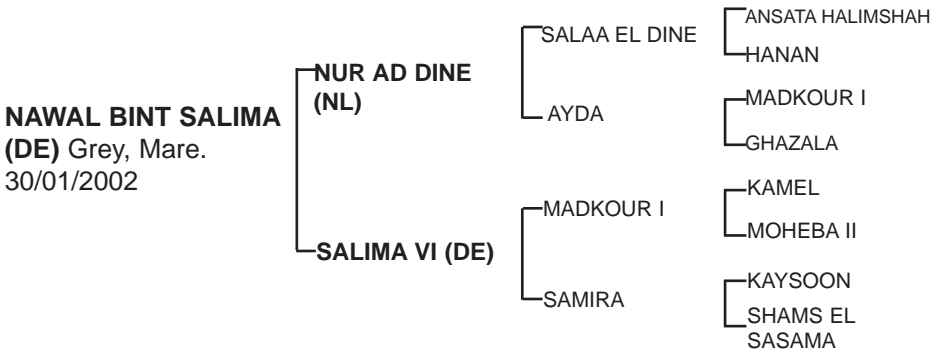

Property of :

Sire: **NUR AD DINE** (c, by **SALAA EL DINE** - Bred in Germany by Dr. Hans Nagel, **Salaa El Dine** was a popular stallion, who although never shown... was put through a mandatory licensing system when just a youngster, and listed as "Premium" in the German rating system. He never left his birthplace, yet he sired champions around the globe, and became the cornerstone of numerous breeding programs. He was eventually awarded the German Arabian Horse Society's "Elite" title before his death in 2006. Sire of Top Horses like **SAFIR, CRUSADER** & more)

1st Dam: **SALIMA VI** (f, by Madkour I)