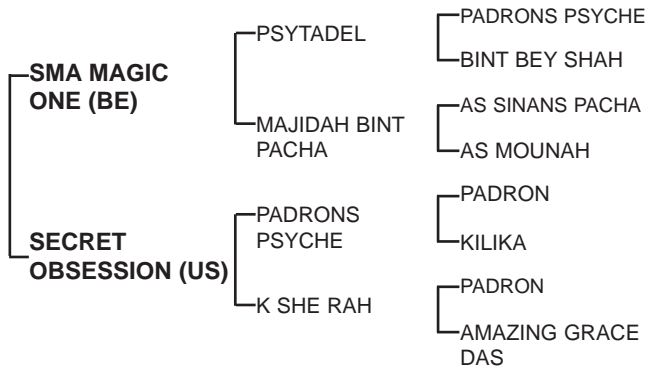

**SHOUKRI AL ZOBAIR  
(AE)** Grey, Stallion  
18/11/2014

Sire: **SMA MAGIC ONE** - One is an exciting young sire, He brings the best of Bloodlines from Belgium, a small country with a big impact, combining the perennially popular **Psytadel** with a female line double bred to one of Belgiums' most famous **World Champions Saskia RJ**.

1st Dam: **SECRET OBSESSION** - is a daughter by **Padrons Psyche** and through him she is very showy. Her trot is exceptional. Her dam **Ka She Rha** is also an offspring of **Padron** as well as **Padrons Psyche**. Due to her attitude she got **1st** in her class at the Orientalica 2009.