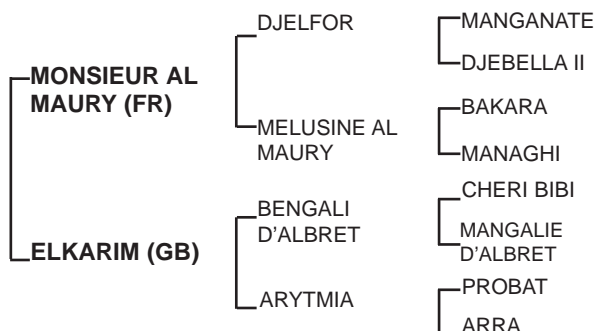

THALAWA (AE)

Grey, Mare.

24/05/2012

Sire: **MONSIEUR AL MAURY** (c, by Djelfor) **3 wins** & 2 places from 7 starts. **1st** Prix Damas, **1st** The President of the UAE Challenge Derby, **1st** H.H. The President Cup, **2nd** International Stakes, **2nd** Al Rostamani Cup. Sire of **winners** incl:

AL CHAHINN (out of Nasma Al Chame) **1 win** & 3 places

ELRAAWY (out of Ziva) **3 wins** & 3 places

VALCAIN DU CLOS (out of Jamaa du Breuil) **2 wins** & 2 places

AZIZI (out of Ziva) **1 win** & 4 places.

1st Dam: **ELKARIM** (f, by Bengali d'Albret) **1 win** & twice 3rd places. Her sire **BENGALI D'ALBRET** (c, by Cheri Bibi), **16 wins** & 8 places **winning** incl: **1st** Prix Djerba Oua, **1st** Prix de la Barre, **1st** Prix du Grand Garage de Gascogne, **1st** Coupe d' Europe du Cheval Arabe(2), **1st** Dubai St.(2), **1st** The Al Ain International(2), **1st** Qatar Mesaoud St., **1st** Global Business Base Stakes, **1st** Harwood Stud Miss Lay Lyon St. **2nd** Sheikh Maktoum Bin Rashid Al Maktoum Challenge Round I, **2nd** National Day Cup, **3rd** HH The President Cup. In 2002 Bengali D'Albret was leading sire in GB by number of wins in front of Dormane & Djelfor (progency racing with ARO). Sire of many **winners** incl: **A FOREIGN AFFAIR, AHDAAB, AJAYIB, AL DHEIBA, ARC KOSSACK, BARQ, BENNACHIE, BENEDIKT, BENGALIYA, BENGALANT, BANIKA, CS AL WAHED, CS COMET, ELKARIM, HIGHALNDER, JALJALAH, TORNADO & HATTEEN.**

2nd Dam: **ARYTMIA** (f, by Probat) Dam of **winners** incl:

LUBABA (f, by Nuits St Georges) **1 win** & 11 places

SHELILA (f, by Bengali d'Albret) **1 win** & 2 places

RACE HORSE