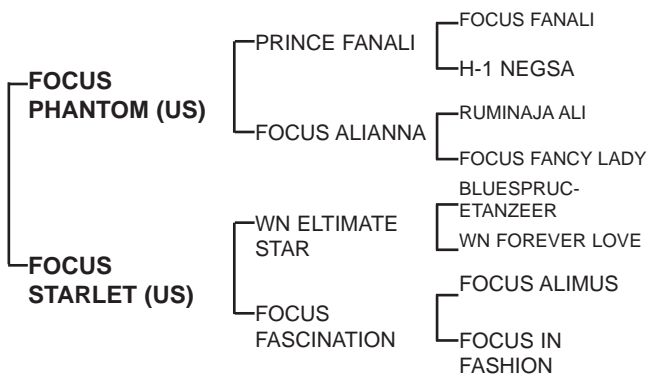

No:

Property of :

**FOCUS PHANTOM
STAR (US)**

Grey, Mare,
20/05/2002

Sire: **FOCUS PHANTOM** (c, by Prince Fanali)

1st Dam : **FOCUS STARLET** (f, by WN Ultimate Star)