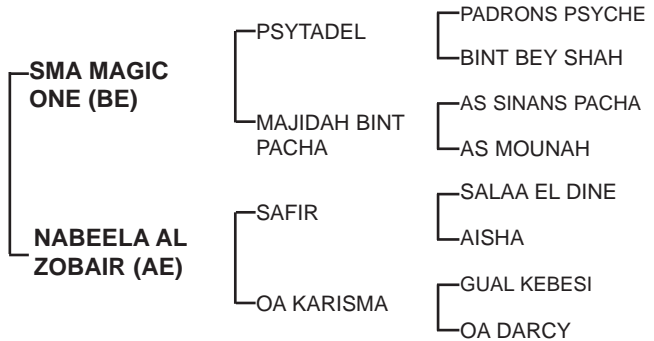

Property of :

**SALIM AL ZOBAIR
(AE)** Grey, Stallion
02/02/2014

Sire: **SMA MAGIC ONE** - One is an exciting young sire, He brings the best of Bloodlines from Belgium, a small country with a big impact, combining the perennially popular **Psytadel** with a female line double bred to one of Belgiums' most famous **World Champions Saskia RJ**.

1st Dam: **NABEELA AL ZOBAIR** (f, by SAFIR)

SHOW HORSE