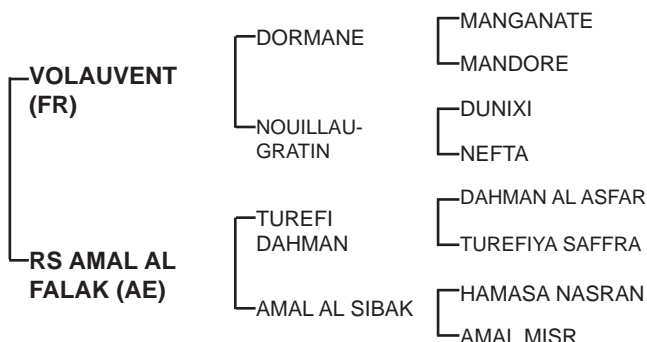

Property of : NATIONAL STABLES AL AIN

**M.S MAAHRA (AE)**  
 Bay, Mare  
 31/03/2006

**M.S MAAHRA** - With registered “**KHAATEMAH**” Filly born on 17/04/2014 by **MURHIB** (Bengali D’Albret X Azihade by Djourman).

Sire: **VOLAUVENT** (c, by **Dormane**) Foaled in France, 153 CM, **4 wins** & Placed 7 times, **winner of Emir Sword Championship Group 1**, his sire **DORMANE** is Chief Sire in France, 4 starts , **3 wins** at the age o of 3, his Dam **NOUILLAU GRATIN** is **1 Win** and 5 times Places, best mare in France in 1991

1st Dam: **RS AMAL AL FALAK** (f, by Turefi Dahman)

**BROOD MARE**