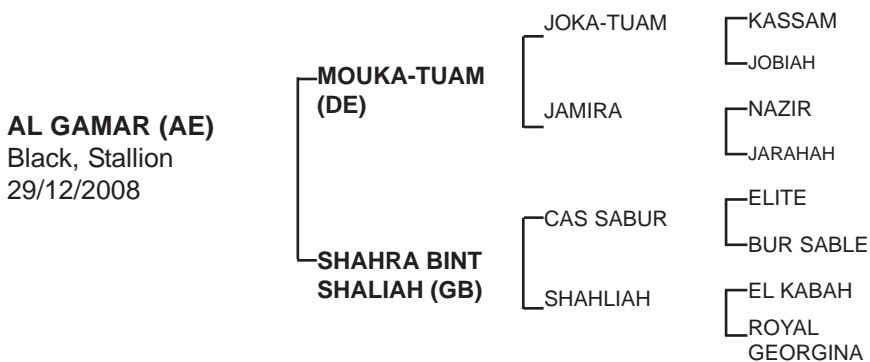

Property of : AL AADIYATH STABLES

Sire: **MOUKA-TUAM** (c, by Joka-Tuam)

1st Dam: **SHAHRA BINT SHALIAH** (f, by Cas Sabur)