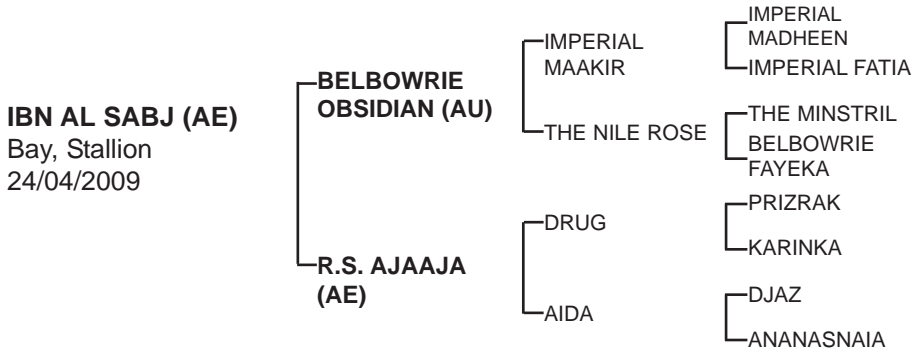

Property of :

IBN AL SABJ - unplaced from 2 starts.

Sire: **BELBOWRIE OBSIDIAN** -Full brother of **Princess of the Nile**. **Princess of the Nile** is a maternal granddaughter of the prolific broodmare **BELBOWRIE FAYEKA** - **Fayeka** sired by the **Nazeer son Ramses Fayek**. A stallion perhaps noted more for his lovely conformation and correctness than great type **FAYEK** is an excellent individual to base a performance orientated breeding program on. His strength of body and excellent shoulder and hindquarter with great substance meant he produced some outstanding individuals in his breeding career.

1st Dam: **RS AJAJA** (f, by **DRUG** (c, by **Prizrak**) a great racehorse, **35(13-9-3)** incl, **Russian, Derby**, the Elite and placed 2nd in great summer Prize, SM Budenny, the Elite Also raced in France and UK, **winner** of couple d'Europe du Cheval Arabe.)