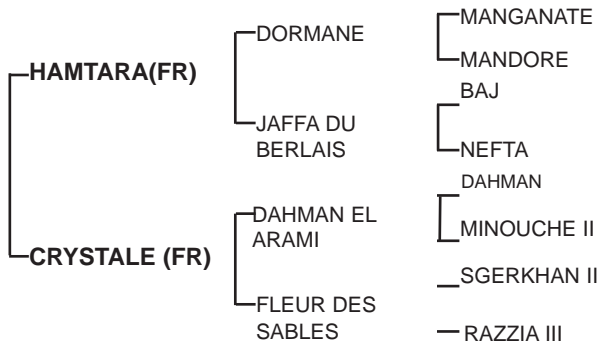

Property of :

**SS WALLADEH (AE)**  
 Bay, Mare  
 16/02/2006

**Two time 40km Qualifier**

Sire: **HAMTARA** (c, by Dormane) **4 wins** & 19 places. **winning** incl: **1st** Prix Djerba Oua, 2nd Coupe du Capitole, **Full brother** to **JAMAN** - **1 win** & 1 placed, **GAG MAN** - **3 wins** & 6 places, **EDWINA** - **1 win** & 3 places, **CHAIKH MAN** - **6 wins** & 6 places, **Half brother** to **BABELIA** (f, by Cheri Bibi) **1 win** & 4 places, **ABITIBI** (c, by Cheri Bibi) **4 wins** & 18 places, **POM DU BERLAIS** (f, by Manganate) **3 wins** & 12 places.

1st Dam: **CRYSTALE** (f, by Dahman El Arami) unraced. her sire **DAHMAN EL ARAMI** (Dahman) from the family of **Gosse du Bearn** and **Saint Laurent**, sire of **Tout an Khan**, **6 wins** & 4 placed from 11 starts in France & **2 win** and placed once from 3 starts in Oman, **Hispanhan de Bastor**, **Maleeh**, **Djarami d'Ibos**, **Mana Sahib** & **Aicha Croixnoire** ,

**ENDURANCE / BROODMARE**